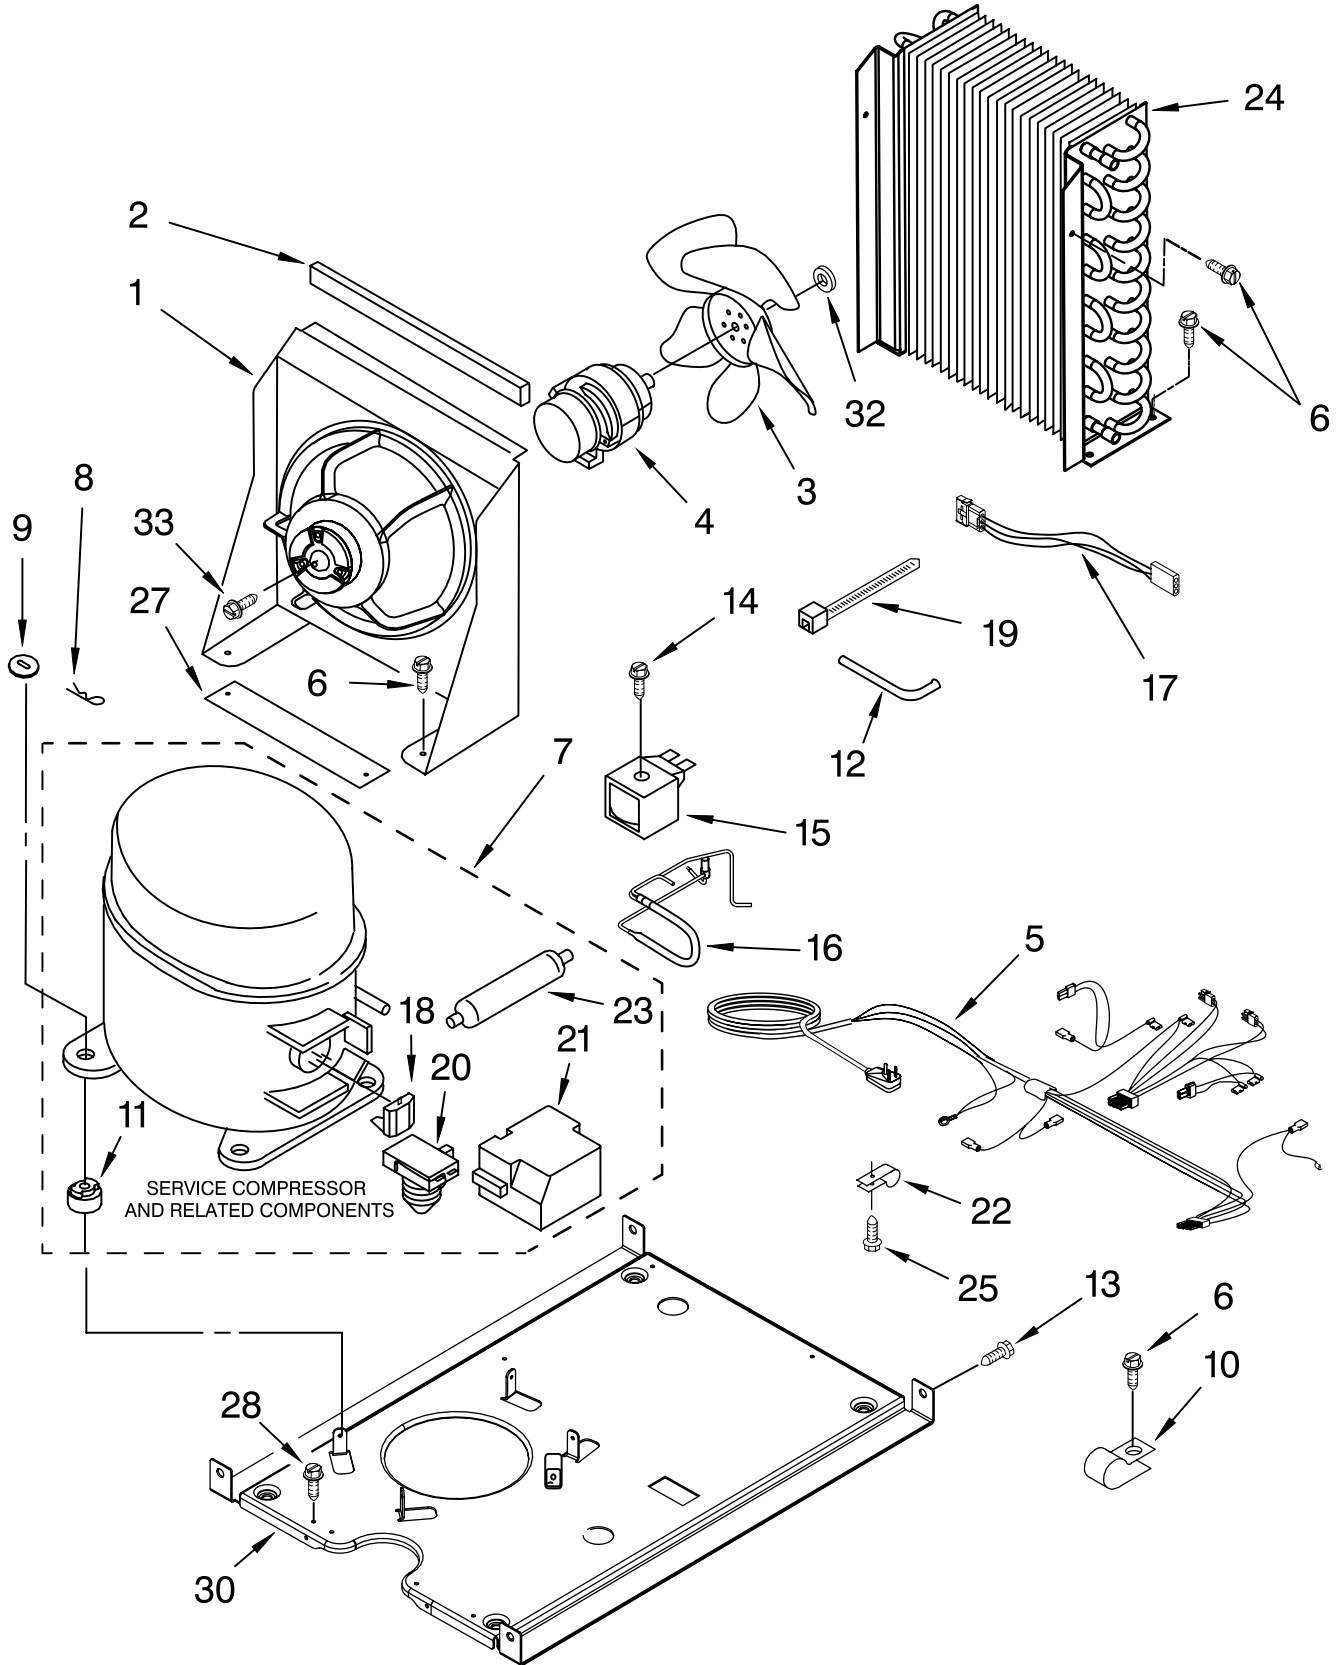

UNIT PARTS

For Models: KUIS15NRHW8, KUIS15NRHT8, KUIS15NRHB8, KUIS15NRHS8
(White) (Biscuit) (Black) (Stainless Steel)

FOR ORDERING INFORMATION REFER TO PARTS PRICE LIST

UNIT PARTS

For Models: KUIS15NRHW8, KUIS15NRHT8, KUIS15NRHB8, KUIS15NRHS8
(White)   (Biscuit)   (Black)   (Stainless Steel)

Illus. No.	Part No.	DESCRIPTION
1	2217434	Bracket, Fan Mtg.
2	2185675	Pad, Foam
3	2190685	Blade, Fan
4	2188537	Motor, Fan
5	2313636	Wiring Harness, Complete Unit (Includes Power Cord)
6	304392	Screw 8-18 x 1/2
7	2208370	Compressor (Includes Illus. 11, 18, 20, 21 & 23)
8	A201435	Clip, Mounting
9	A201441	Shim (4)
10	2185960	Clamp (Power Cord)
11	2217318	Grommet (4)
	4387558	Production Service

Illus. No.	Part No.	DESCRIPTION
12	2208415	Tube, Process
13	489423	Screw
14	489472	Screw
15	759112	Coil, Solenoid
16	2208413	Valve, Body
17	2187835	Wiring Harness, Condenser Fan
18	2217223	Overload Production
	4387938	Service (Includes Relay)
19	2155774	Strap
20	2217224	Relay, Start Production
	4387938	Service (Includes Overload)
21	2208371	Cover, Terminal Production
	4387731	Service

Illus. No.	Part No.	DESCRIPTION
22	2185788	Clamp
23	2209223	Drier Production
	4387019	Service
24	2217398	Condenser
25	3400884	Screw
27	2217397	Pad, Foam (2)
28	488500	Screw
30	2217388	Base, Unit
32	486692	Nut, Speed
33	489494	Screw 8-32 x 3/4

REFRIGERANT CHARGE

6.5 OZ. (R134A)

FOR ORDERING INFORMATION REFER TO PARTS PRICE LIST